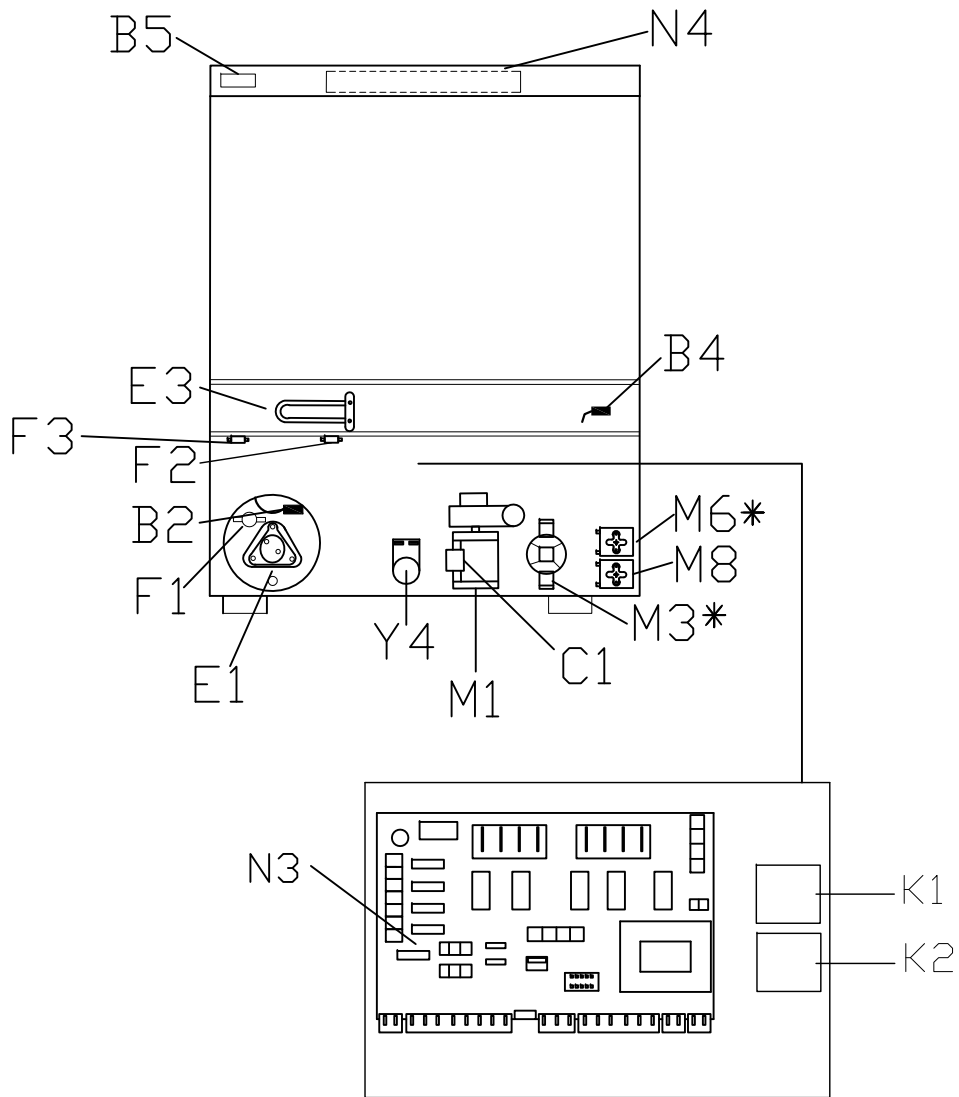

Wiring Diagram C352

From Serial Number - 2960409

All spares available from

The Engine Shed
Top Station Road
Brackley
NN13 7UG
Tel: 0845 1308060
Fax: 01280 845345

Copyright Notice: All rights reserved. No parts of this manual may be reproduced in any form without express written permission of Maidaid-Halcyon (A trading name of Buttress Group Ltd)

REF: 918365

OPTIONAL

A= DRAIN PUMP
 B= DETERGENT PUMP
 C= DETERGENT LEVEL
 D= RINSE AID LEVEL
 E= SOFTNER

n° MODIFICA	DESCRIZIONE	SOSTITUISCE	DATA

MODEL: C352				Code 1322	
re-examined	date 17/03/16			dishwasher	n°/file 1322
inspected by Bertolini	date	total blat 3	N°blat 1	Next blat -	
validated by	date 17/03/16				

FRONT

REAR

* OPTIONAL

MODEL: C352					Code	
re-examined	date				1322	
inspected by	date	n°/file		mod		
Bertolini		1322T		--		
validated by	date	total blat	N° blat	Next blat		
	17/03/16	4	3	-		

n° MODIFICA	DESCRIZIONE	SOSTITUISCE	DATA

LEGEND PAGE

Ref	Description
B2	Boiler Temperature Probe
B4	Wash Tank Temperature Probe
B5	Door Switch
B10	Wash Tank Pressure Switch
B12	Detergent Level Probe
B18	Rinse Aid Level Probe
C1	Wash Pump Noise Filter
E1	Boiler Heating Element
E3	Wash Tank Heating Element
F1	Boiler Safety Thermostat
F2	Wash Tank Safety Thermostat
F3	Wash Tank Safety Thermostat
K1	Safety Relay
K2	Heater Relay
M1	Wash Pump
M3	Drain Pump Motor
M6	Detergent Pump Motor
M8	Rinse Aid Pump Motor
N3	Main PCB
N4	Display PCB
Y4	Fill / Hot Rinse Solenoid
Y9	Regeneration Solenoid Valve
X1	Mains Terminal Block