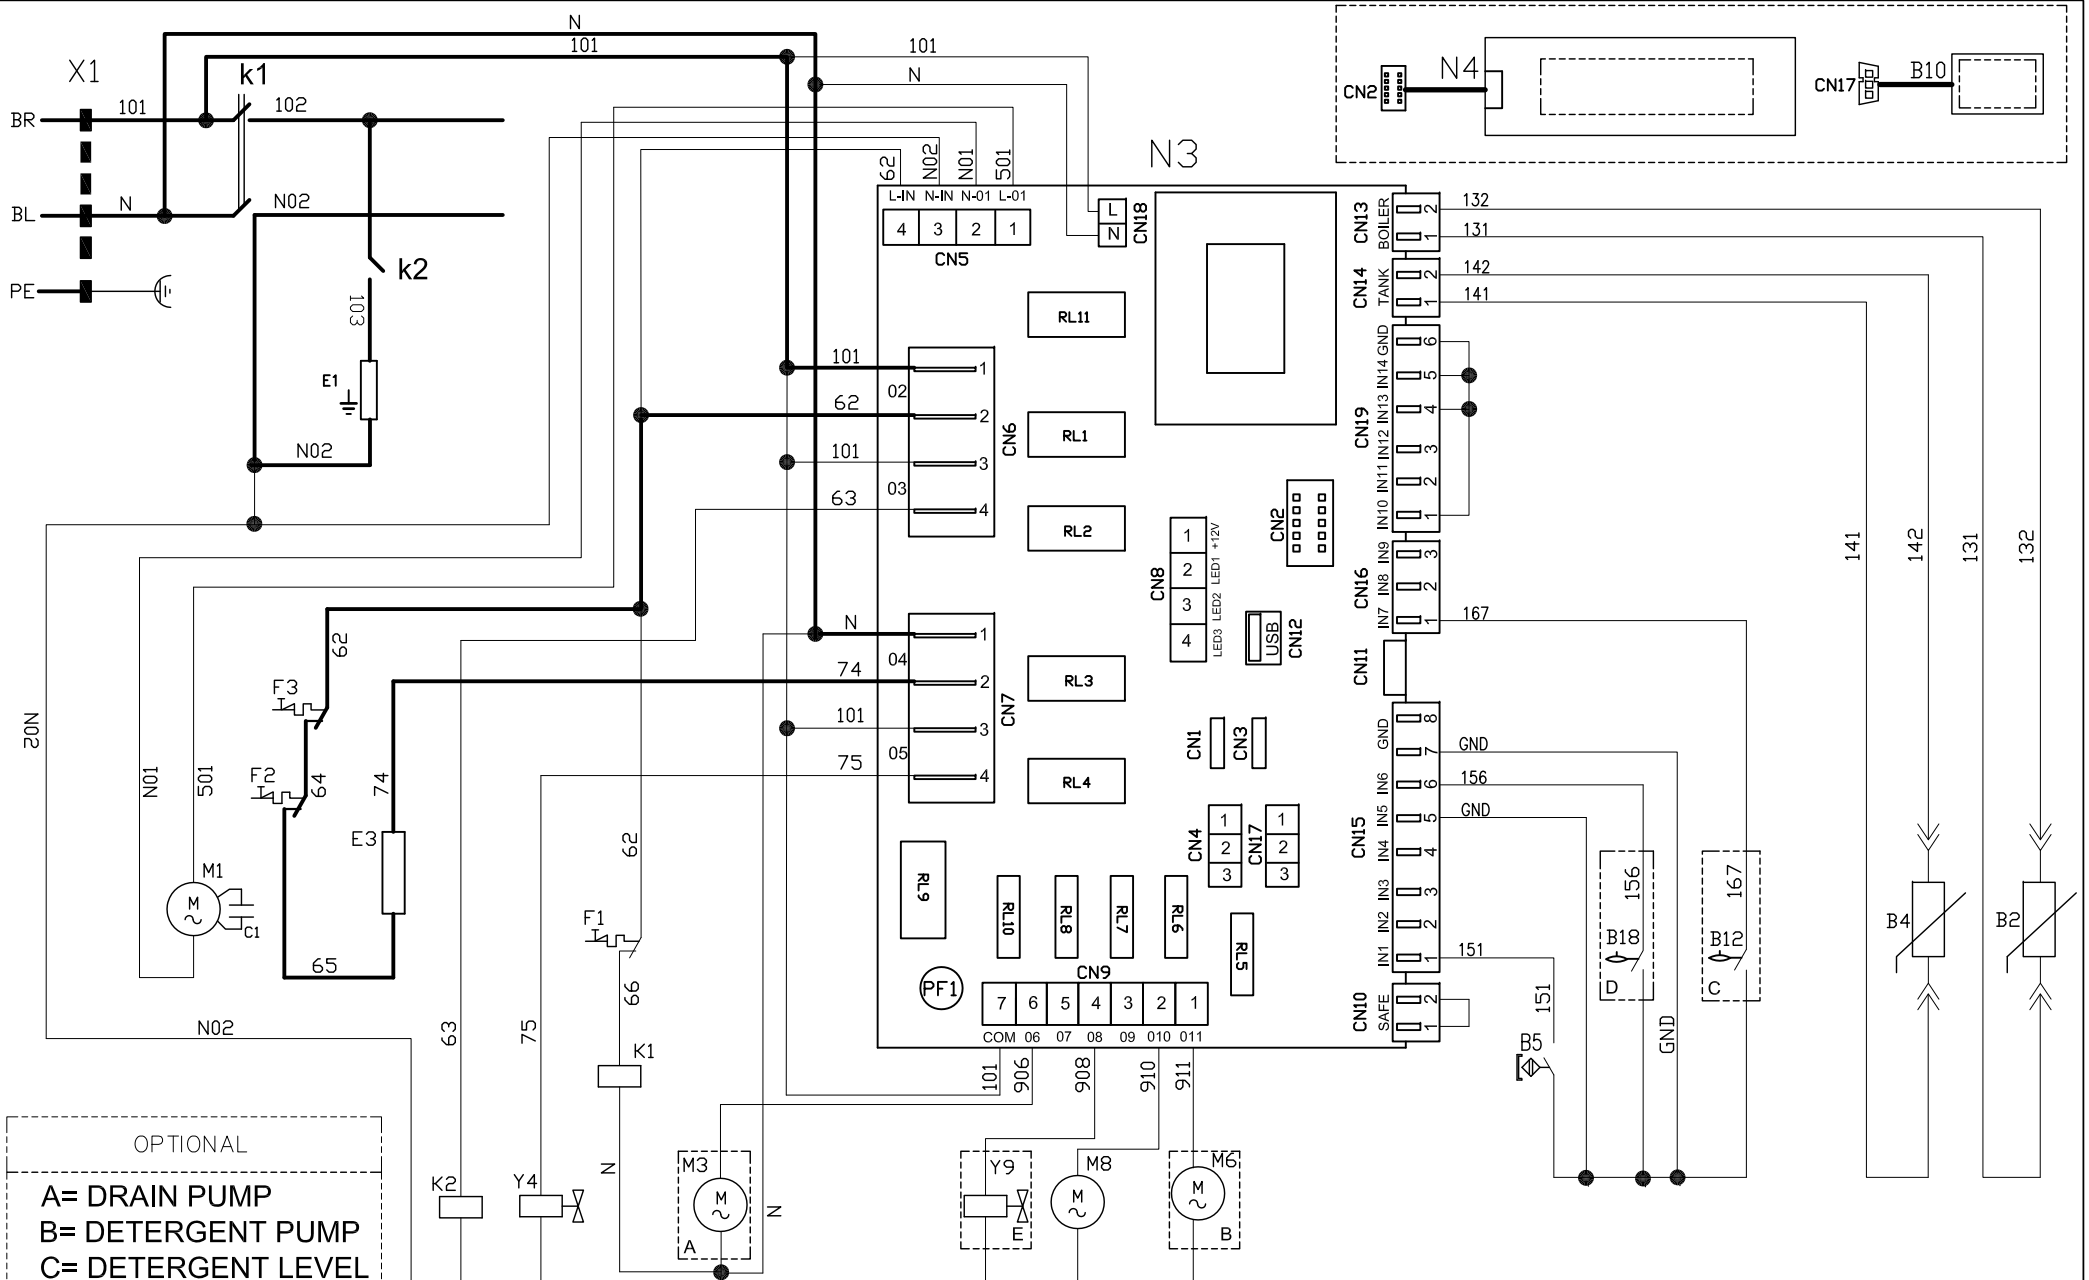

Wiring Diagram C352

From Serial Number - 2960409

All spares available from

The Engine Shed
Top Station Road
Brackley
NN13 7UG
Tel: 0845 1308060
Fax: 01280 845345

Copyright Notice: All rights reserved. No parts of this manual may be reproduced in any form without express written permission of Maidaid-Halcyon (A trading name of Buttress Group Ltd)

REF: 918365

OPTIONAL

A= DRAIN PUMP
 B= DETERGENT PUMP
 C= DETERGENT LEVEL
 D= RINSE AID LEVEL
 E= SOFTNER

n° MODIFICA	DESCRIZIONE	SOSTITUISCE	DATA

MODEL: C352				Code 1322	
re-examined	date 17/03/16			dishwasher	n°/file 1322
inspected by Bertolini	date	total blat 3	N°blat 1	Next blat -	
validated by	date 17/03/16				

FRONT

REAR

* OPTIONAL

MODEL: C352					Code	
re-examined	date				1322	
inspected by	date	n°/file		mod		
Bertolini		1322T		--		
validated by	date	total blat	N° blat	Next blat		
	17/03/16	4	3	-		

n° MODIFICA	DESCRIZIONE	SOSTITUISCE	DATA

LEGEND PAGE

Ref	Description
B2	Boiler Temperature Probe
B4	Wash Tank Temperature Probe
B5	Door Switch
B10	Wash Tank Pressure Switch
B12	Detergent Level Probe
B18	Rinse Aid Level Probe
C1	Wash Pump Noise Filter
E1	Boiler Heating Element
E3	Wash Tank Heating Element
F1	Boiler Safety Thermostat
F2	Wash Tank Safety Thermostat
F3	Wash Tank Safety Thermostat
K1	Safety Relay
K2	Heater Relay
M1	Wash Pump
M3	Drain Pump Motor
M6	Detergent Pump Motor
M8	Rinse Aid Pump Motor
N3	Main PCB
N4	Display PCB
Y4	Fill / Hot Rinse Solenoid
Y9	Regeneration Solenoid Valve
X1	Mains Terminal Block