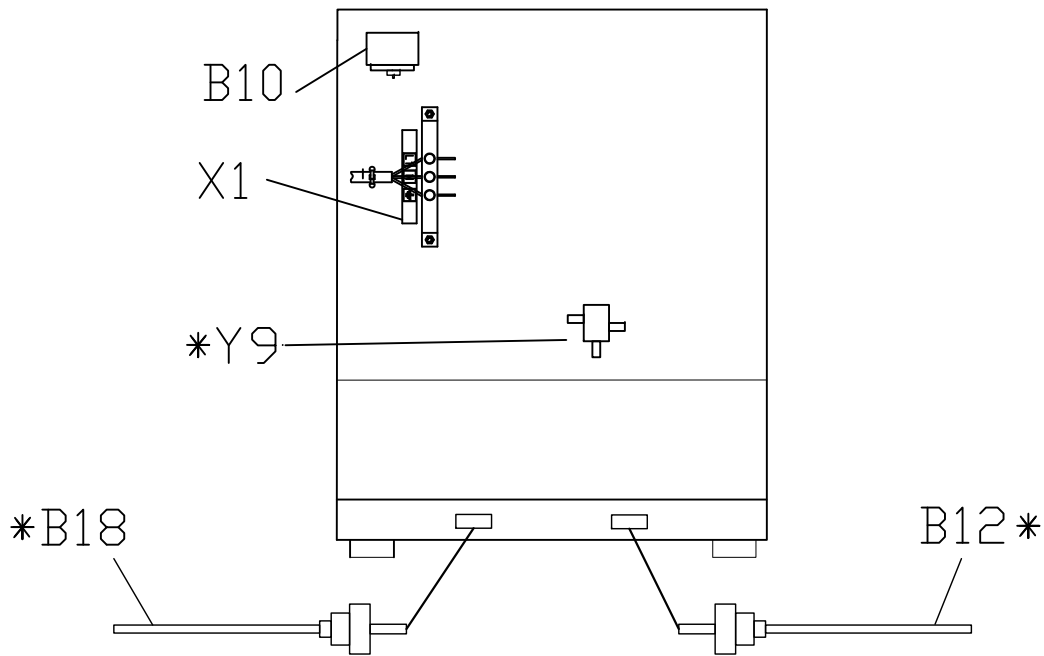

REF: 918365

OPTIONAL

A= DRAIN PUMP
 B= DETERGENT PUMP
 C= DETERGENT LEVEL
 D= RINSE AID LEVEL
 E= SOFTNER

n° MODIFICA	DESCRIZIONE	SOSTITUISCE	DATA

MODEL: C352				Code 1322	
re-examined	date 17/03/16			dishwasher	n°/file 1322
inspected by Bertolini	date	total blat 3	N°blat 1	Next blat -	
validated by	date 17/03/16				

FRONT

REAR

* OPTIONAL

MODEL: C352					Code	
re-examined	date				1322	
inspected by	date	n°/file		mod		
Bertolini		1322T		--		
validated by	date	total blat	N° blat	Next blat		
	17/03/16	4	3	-		

n° MODIFICA	DESCRIZIONE	SOSTITUISCE	DATA

LEGEND PAGE

Ref	Description
B2	Boiler Temperature Probe
B4	Wash Tank Temperature Probe
B5	Door Switch
B10	Wash Tank Pressure Switch
B12	Detergent Level Probe
B18	Rinse Aid Level Probe
C1	Wash Pump Noise Filter
E1	Boiler Heating Element
E3	Wash Tank Heating Element
F1	Boiler Safety Thermostat
F2	Wash Tank Safety Thermostat
F3	Wash Tank Safety Thermostat
K1	Safety Relay
K2	Heater Relay
M1	Wash Pump
M3	Drain Pump Motor
M6	Detergent Pump Motor
M8	Rinse Aid Pump Motor
N3	Main PCB
N4	Display PCB
Y4	Fill / Hot Rinse Solenoid
Y9	Regeneration Solenoid Valve
X1	Mains Terminal Block